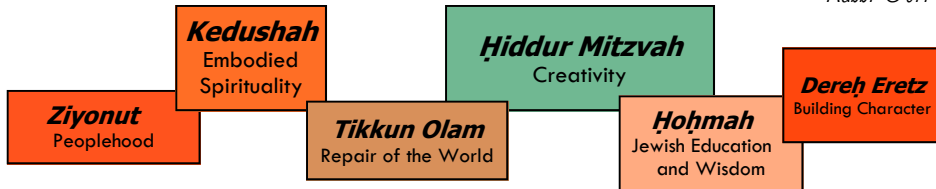

Rabbi Jeff

JRF WEST Mini Camp
at JCA Shalom
Shalom Institute
34342 Mulholland Hwy
Malibu CA 90265

Rabbi Jeff Eisenstat, Director: 215-885-5601 x27 or
jeisenstat@jrf.org
Shira Tal Landau, Program Director: 310.459.1569 ext.247 or
shira.landau@kehillatIsrael.org